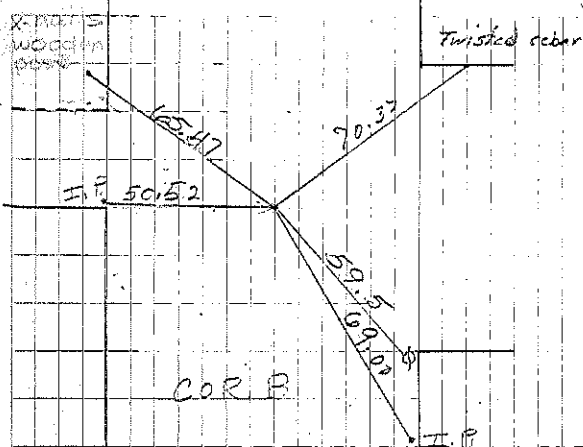

Bradford
 LIMESTONE Found LIMESTONE SET
 B IRON PIN 1930 IRON PIN 1930
 Found 7-6-64

C SET Iron Pin 7-20-30 Raised 7-6-64
 Fnd PK nail 9-12-00. File 2000-1620
 Retied 8-02

Sec 20

Set PK in Mat 8-02 JF-JF

Set Spk. in A.C. Mat
 S. Brass Retied 9-12-00
 Retied 8-02 JF-JD