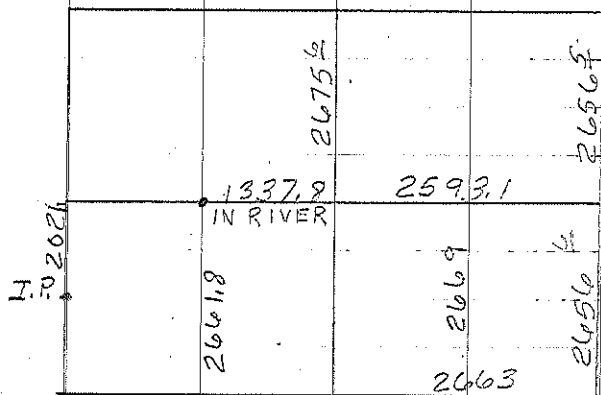

Bradford

B Found IRON P. 7-18-63.
Found I.P. 7-6-64

C Found IP 33' from Conc. Post to E.
Found I.P. 7-6-64

Sec 29

SET SPIKE IN A.C. MAT 12-9-65 7-8-81
Retired 5-30-80
Retired 5-15-96 TS+JF

SET SPIKE IN A.C. MAT 12-9-65 7-8-81
Retired 5-30-80
Retired 5-15-96 TS+JF
" 4-25-02 MT-JF