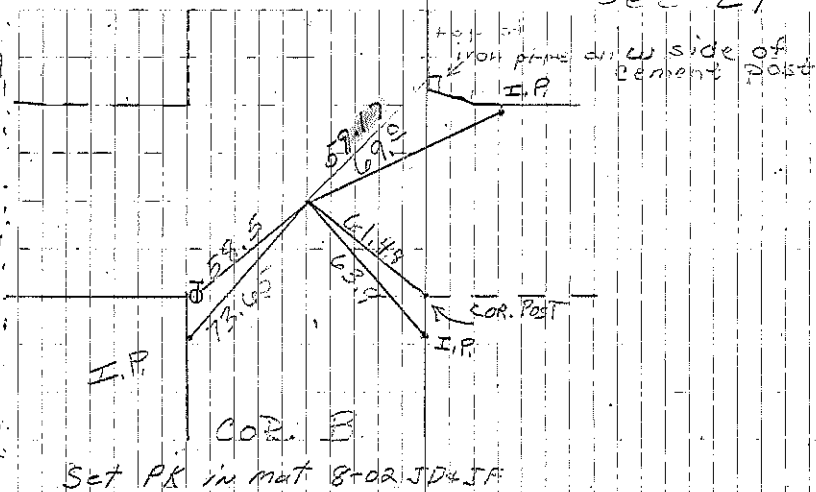

Bradford

B Found IRON P. 7-18-63.
Found I.P. 7-6-64

C Found IP 33' from Conc. Post to E.
Found I.P. 7-6-64

Sec 29

SET SPIKE IN A.C. MAT 12-9-65 7-8-81
Retired 5-30-80
Retired 5-15-96 TS+JF

SET SPIKE IN A.C. MAT 12-9-65 7-8-81
Retired 5-30-80
Retired 5-15-96 TS+JF
" 4-25-02 MT-JF