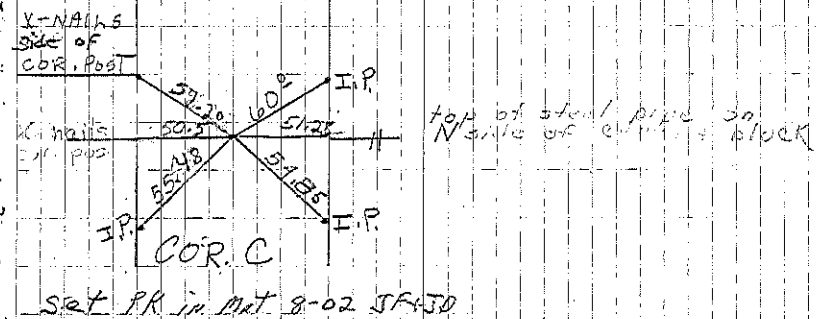

Bradford

B Found IRON P. 7-18-63.
Found I.P. 7-6-64

C Found IP 33' from Conc. Post to E.
Found I.P. 7-6-64

Sec 29

SET SPIKE IN A.C. MAT 12-9-65 7-8-81
Retired 5-30-80
Retired 5-15-96 TS+JF

SET SPIKE IN A.C. MAT 12-9-65 7-8-81
Retired 5-30-80
Retired 5-15-96 TS+JF
" 4-25-02 MT-JF