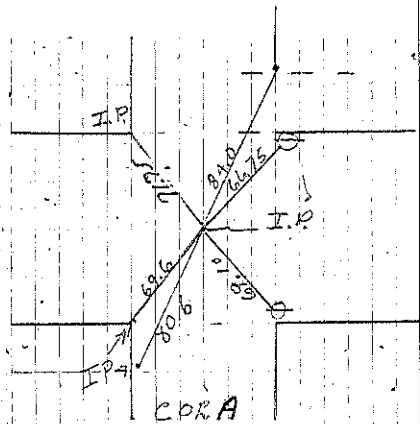

500. 18-95-14

**COR. A** STONE  
Iron PIN 7-2-51 Retired STONE  
Found IP 6' Below 6-18-69  
10-28-68 6-18-69  
DUNCAN 4-29-71

**COR. B** Iron PIN 5-28-58 SET Iron. Raised + Retired 10-28-68  
Set mag nail 9-19-92 File 2003-2981

**COR. C** I.P. 7-31-54 Found STONE SET I.P.  
Found N&E Retired 1-14-67  
S. Basse retired 1/2 pin 2-15-02 File 2002-0437

**COR. H** Found Iron PIN + Tied 10-29-68  
6-18-69 4-29-71

Chicken

**COR. H**  
H-13-92 R Anderson