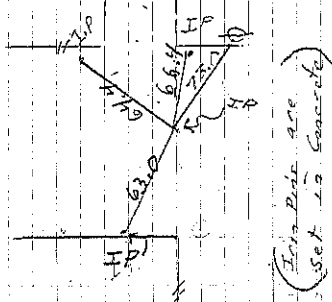

500. 18-95-14

**COR. A** STONE  
Iron PIN 7-2-51 Retired STONE  
Found IP 6' Below 6-18-69  
10-28-68 6-18-69  
DUNCAN 4-29-71

**COR. B** Iron PIN 5-28-58 SET Iron. Raised + Retired 10-28-68  
Set mag nail 9-19-92 File 2003-2981

**COR. C** I.P. 7-31-54 Found STONE SET I.P.  
Found N&E Retired 1-14-67  
S. Basse retired 1/2 pin 2-15-02 File 2002-0437

**COR. H** Found Iron PIN + Tied 10-29-68  
6-18-69 4-29-71

Chicken

**COR. H**  
H-13-92 R Anderson