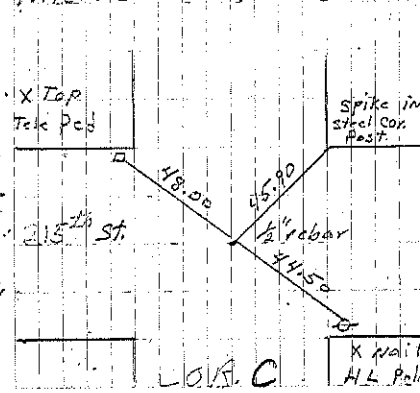

500. 18-95-14

**COR. A** STONE  
Iron PIN 7-2-51 Retired STONE  
Found IP 6' Below 6-18-69  
10-28-68 6-18-69  
DUNCAN 4-29-71

**COR. B** Iron PIN 5-28-58 SET Iron. Raised + Retired 10-28-68  
Set mag nail 9-19-92 File 2003-2981

**COR. C** I.P. 7-31-54 Found STONE SET I.P.  
Found N&E Retired 1-14-67  
S. Basse retired 1/2 pin 2-15-02 File 2002-0437

**COR. H** Found Iron PIN + Tied 10-29-68  
6-18-69 4-29-71

Chicken

**COR. H**  
H-13-92 R Anderson