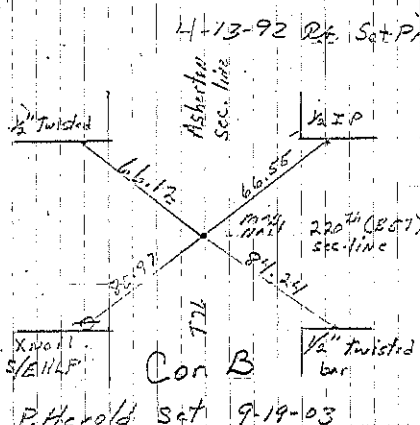

500. 18-95-14

**COR. A** STONE  
Iron PIN 7-2-51 Retired STONE  
Found IP 6' Below 6-18-69  
10-28-68 6-18-69  
DUNCAN 4-29-71

**COR. B** Iron PIN 5-28-58 SET Iron. Raised + Retired 10-28-68  
Set mag nail 9-19-92 File 2003-2981

**COR. C** I.P. 7-31-54 Found STONE SET I.P.  
Found N&E Retired 1-14-67  
S. Basse retired 1/2 pin 2-15-02 File 2002-0437

**COR. H** Found Iron PIN + Tied 10-29-68  
6-18-69 4-29-71

Chicken

**COR. H**  
H-13-92 R Anderson