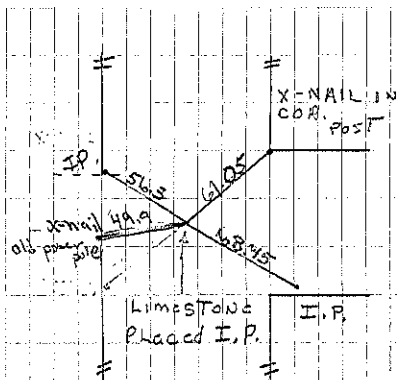

DEERFIELD SOUTH Sec. 16

B Found Hub  
Set I.P. 1954 Retied 4-12-56 DADA.  
Retied 6-18-62 DUNCAN

C Found I.P. & retied 6-18-62  
DUNCAN

Bould  
12x17

4083

4083

Limestone  
7x18

Sec. 16