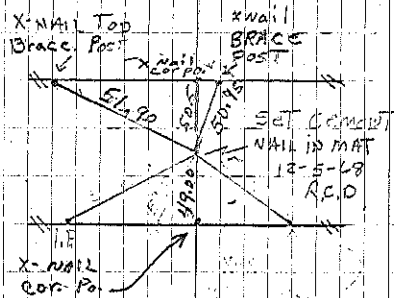

DEERFIELD North Sec. 22

B. IRON PIN Found APRIL 1953 ^{RETIRED} 6-15-62

Retired may 31, 1955 DANA

C. IRON PIN Found APRIL 1953

D-
STONE
IRON PIN 6-10-1929 Found Stone placed I.P.

II

363 Post NW COR. POST.	Limestone 21.2 To NW COR. POST.
Stone 477 NE 39.6 SE	33.3 " S " "

COR. A. 6-25-55

Found I.P. Set New I.P. over old

one. Found I.P. & Retired 6-15-62 J.D.

9-12-67 Retired ANA