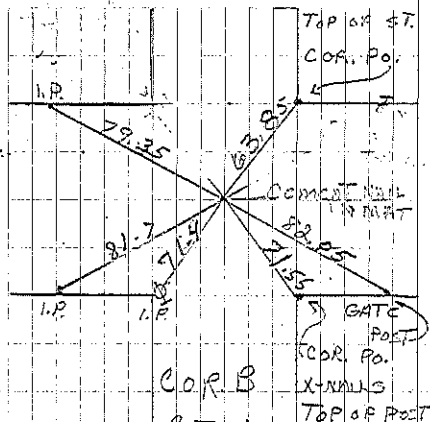

DEERFIELD North Sec. 22

B. IRON PIN Found APRIL 1953 ^{RETIRED} 6-15-62

Retired may 31, 1955 DANA

C. IRON PIN Found APRIL 1953

D-
STONE
IRON PIN 6-10-1929 Found Stone placed I.P.

II

363 Post NW COR. POST.	Limestone 21.2 To NW COR. POST.
Stone 477 NE 39.6 SE	33.3 " S " "

COR. A. 6-25-55

Found I.P. Set New I.P. over old

one. Found I.P. & Retired 6-15-62 J.D.

9-12-67 Retired ANA

COR. A

6-25-55

Retired 9-12-67

A.C.D.