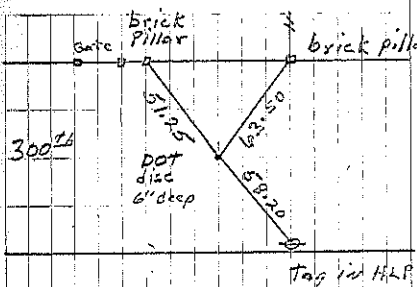

A Iron Pin. Found DOT disc 4-20-98. BK 167

Pg. 280

B Iron Pin. reticid 4-15-54

Dresden Township

Sec 30

Cor. A

S. Busse Reticid 4-20-98

Cor. B

Stone  
- IP

	Stone	Stone Brick
1873	2000	
2019	4038	
50 1/2	stone	
Stone glass	1826	2038
	50 1/2	
		4000
Stone		Stone Dot disc

40 2 1/2  
1007

50 1/2