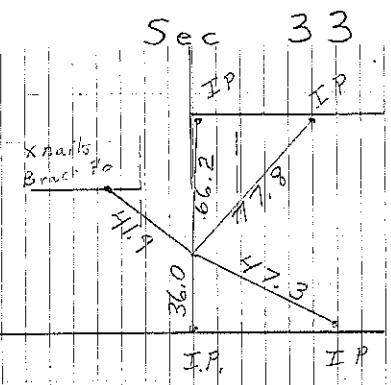

A Dug 5 x 5 ft hole found nothing 11-2-62

B Found IP 11-2-62

C Found old casting set hub 5-24-50

Dresden Twp.

Cor B