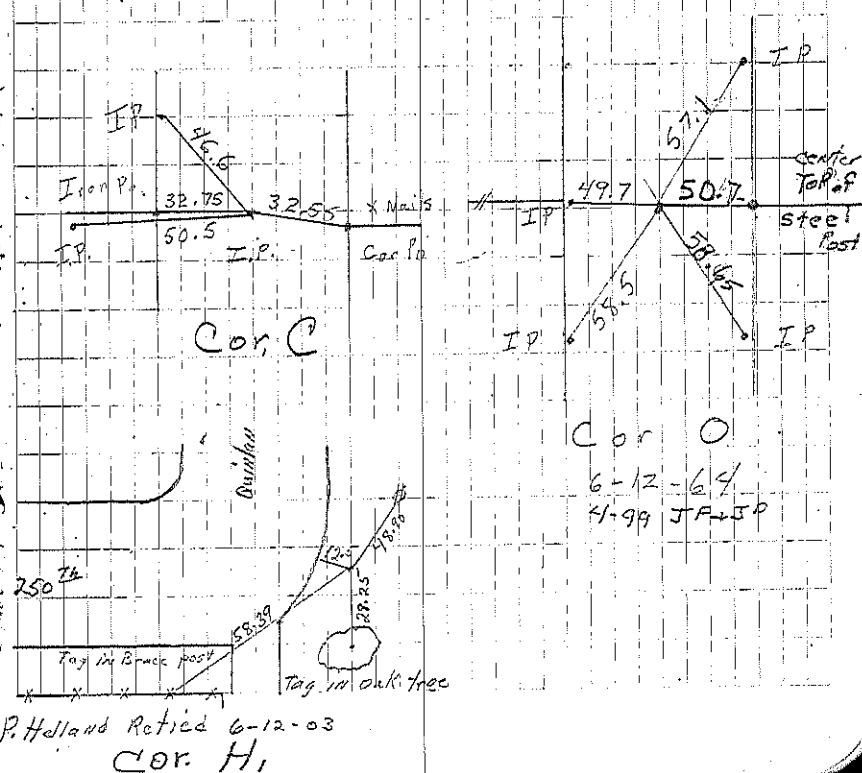

4-17

A Found IP 4-15-61 Found PK in Mat

12-23-03 File 2003-3777

B Oak Stake - Rock-IP. Found I.P. 4-13-61

Found 1/2" twisted bar 12-8-06. File 2006-2513

C I.P. Found 4-9-56

O I.P. Found 11-2-62

H<sub>1</sub> Found 1/2" I.P. 0.2' deep. File 2003-1872

X See File 2003-1872

H<sub>1</sub> PK 310 74

Quaker

Quaker