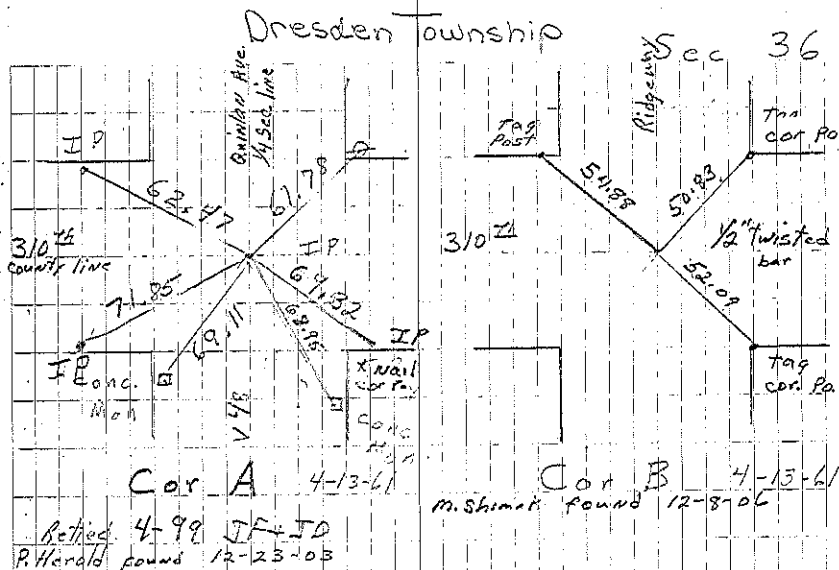

4-17

A Found IP 4-15-61 Found PK in Mat

12-23-03 File 2003-3777

B Oak Stake - Rock-IP. Found I.P. 4-13-61

Found 1/2" twisted bar 12-8-06. File 2006-2513

C I.P. Found 4-9-56

O I.P. Found 11-2-62

H<sub>1</sub> Found 1/2" I.P. 0.2' deep. File 2003-1872

X See File 2003-1872

H<sub>1</sub> PK 310 74

Quaker

Quaker