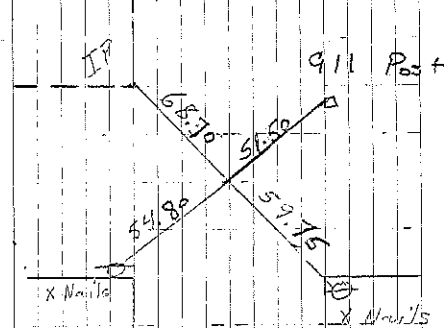

Sec 17

Cor. B

Set Cement Nail 9-5-67
Retired 5-30-80
Set PK in Mat 7-1-81
Retired 6/21/93 by Consultant
Retired 5-16-96 TS-JF
Retired 4-24-02 MT-JF
Set PK in Mat 8-02 JD-JF