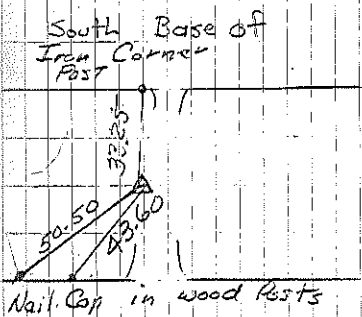

- Richland
- A Set Iron Pin with hook on end 32' from N. part found I.P. w/hook 18" deep and raised 14" with $\frac{3}{8}$ " I.P. w/hook
- B Iron Pin 1931 Found 5-11-66
- C Iron Pin 1931 Found 5-6-66

I.P. raised by KKK
6/7/93
Retired by Consult. 6/21/93