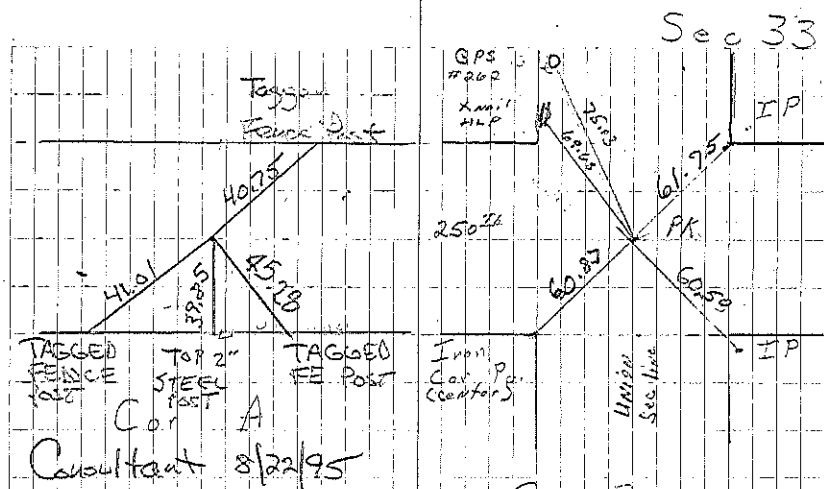

Station
A Hub 5-6-49

B I.P. 1949 Found PK 6-8-01 File 2009-1352

C I.P. 1949
OK 4-15-66

Cor C
5-3-72 ok
4-99 JF+JD

Cor B
5-3-72 ok
4-99 JF+JD
M. Sharma retired 6-13-04