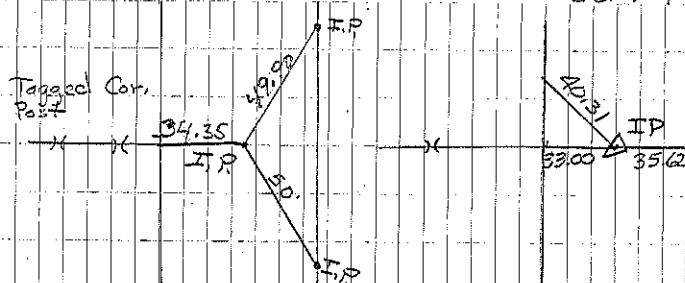

IRON PIN 1931

B

A

IRON PIN
COR destroyed SPITTINGS
and chained 2639.7 So.

FROM COR B sec. II set STAVE
and IRON PIN

FOUND STONE

Placed IRON PIN

STONE STONE STONE STONE

4028

IP

STONE 40.51 STONE STONE

STONE

STONE

Sec. 14

COR C

Retied 4-10-56

Consultant set IP from two
East ties 3/23/93 Retied 1-28-05

6-52

COR B

CONSULTANT RETIED 4/21/94

1-28-05 Retied JF-JD

COR C,

Set by Consultant
Midway between
COR C 14-96-13
and COR B 11-96-13
3-23-93