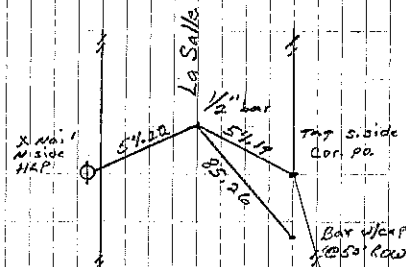

Cor. B
L. Erdman set 9-7-74