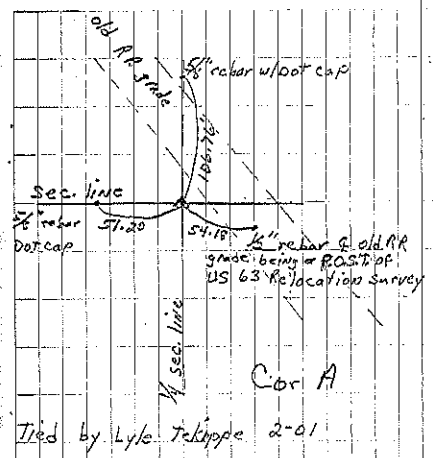

Washburn Co.
 B set Iron Pin Found 4-9-65
 Found iron pin 11-30-90. BK 146 pg 109.
 C Stone Found iron pins 11-30-90. BK 146 pg 110

Sec 36

CORC
 Ties By HRG Co
 11/30/90

Cor. B
 Ties By HRG Co
 11/30/90