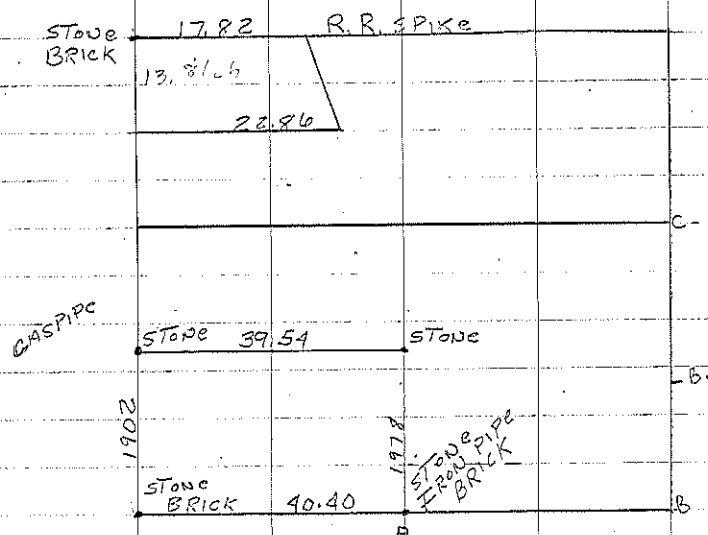

Washington N.

B. IRON PIN 27' From Cor Post
To South & IN LINE
STAKE 33 OUT

N. Sec. 32